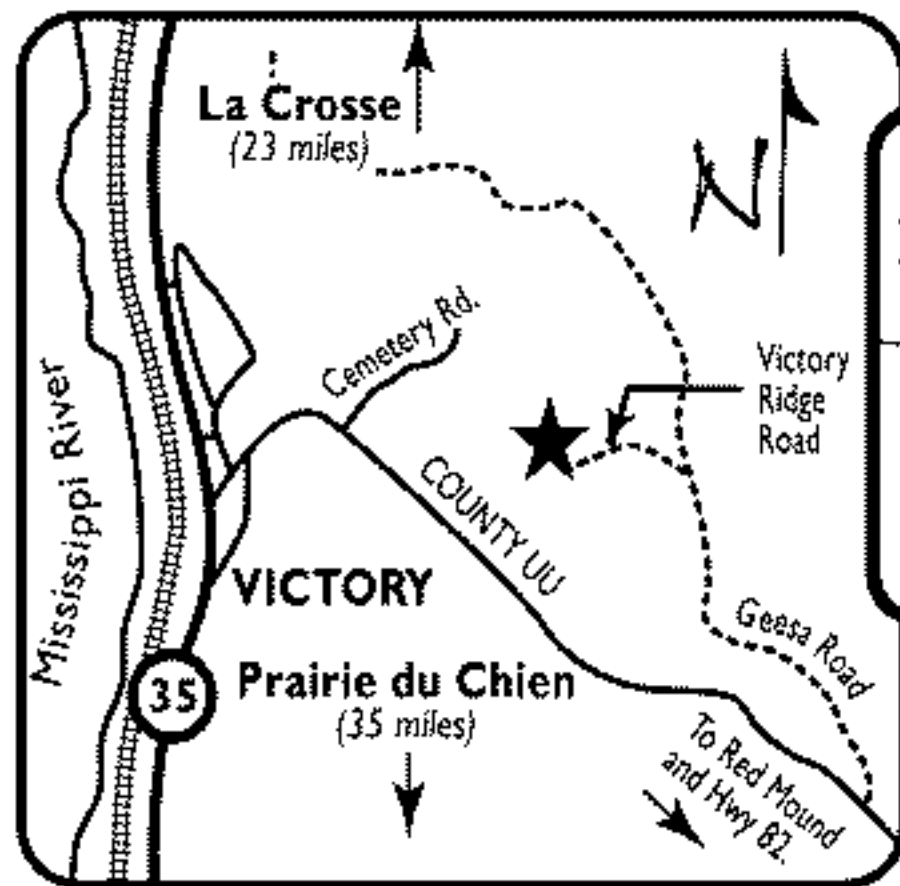

How to find Monique

E1171 Victory Ridge Rd.
(2 mi. up UU from Victory;
1 mile from UU on
Geesa Rd.)